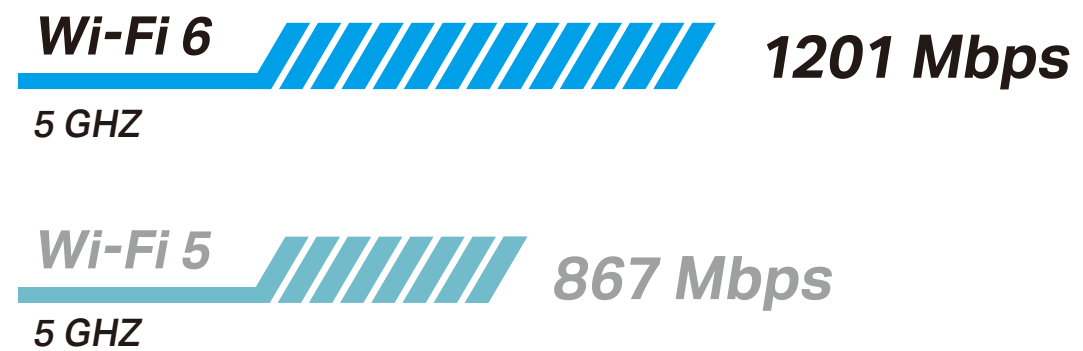

AX1800

Dual Antennas High Gain Wireless USB Adapter

Arm Your PC with Wi-Fi 6 Technology

Archer TX30U Plus

 Ultra-Fast Wi-Fi 6 Speed
1201 Mbps+574 Mbps*

 Low-Latency Gaming
OFDMA and MU-MIMO supported*

 Easy Installation
Pre-Loaded Internal Driver

 Superspeed USB 3.0
Blazing-fast data transfers

Highlights

Arm Your PC with Wi-Fi 6 Technology

The latest Wi-Fi 6 standard guarantees extreme speeds, ultra-low latency, and uninterrupted connections. Archer TX30U Plus arms your PC with Wi-Fi 6 to ensure powerful, continuous signal reception, unlocking your Wi-Fi 6 router's full potential.†

Boost Wi-Fi Reception Range

Two bifurcated high-gain antennas combine with Beamforming to concentrate Wi-Fi signals towards your router for better reception and reliable connections from far away.

Regular Adapter