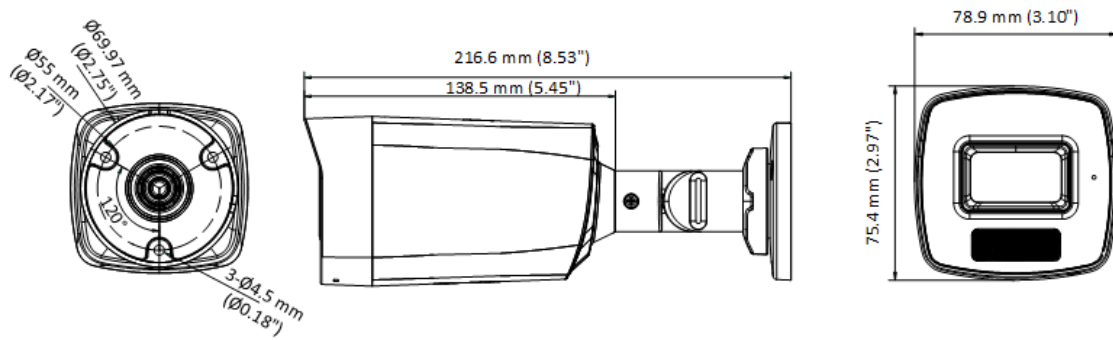

## ▪ Specification

Camera	
Image Sensor	2K CMOS
Max. Resolution	2304 (H) × 1296 (V)
Min. Illumination	0.01 Lux @ (F1.6, AGC ON), 0 Lux with IR
Shutter Time	PAL: 1/25 s to 1/50, 000 s; NTSC: 1/30 s to 1/50, 000 s
Day & Night	ICR
Angle Adjustment	Pan: 0 to 360°, Tilt: 0 to 180°, Rotation: 0 to 360°
Signal System	PAL/NTSC
Lens	
Lens Type	2.8 mm, 3.6 mm fixed focal lens
Focal Length & FOV	2.8 mm, horizontal FOV: 105°, vertical FOV: 60°, diagonal FOV: 129° 3.6 mm, horizontal FOV: 89°, vertical FOV: 47°, diagonal FOV: 107°
Lens Mount	M12
Microphone	
Pickup Distance	In a radius of up to 5 m
Amount	1
Illuminator	
Supplement Light Range	IR : Up to 40 m White Light : Up to 40 m
Supplement Light Type	Smart,IR,White Light
Image	
Image Settings	Brightness, Sharpness, Smart IR
Frame Rate	TVI: 2K @20fps, 1080P @25fps/30fps AHD: 1080P @25fps/30fps CVI: 1080P @25fps/30fps CVBS: PAL/NTSC
Day/Night Mode	Auto/Color
Wide Dynamic Range (WDR)	Digital WDR
Image Enhancement	DWDR/BLC/HLC/Global
White Balance	Auto/Manual
AGC	Yes
Interface	
Video Output	Switchable TVI/AHD/CVI/CVBS
General	
Power	12 VDC ± 25%, max. 5.3 W, *You are recommended to use one power adapter to supply the power for one camera.
Material	Front cover: Metal Main body: Plastic
Dimension	216.6 mm × 78.9 mm × 75.4 mm (8.53" × 3.10" × 2.97")
Weight	Approx. 340 g (0.75 lb.)
Operating Condition	-40 °C to 60 °C (-40 °F to 140 °F), Humidity: 90% or less (non-condensing)
Communication	HIKVISION-C
Language	English

**Approval**

Protection	IP67
------------	------

▪ **Available Model**

DS-2CE17G0T-LFS(2.8mm)

DS-2CE17G0T-LFS(3.6mm)

▪ **Dimension**

▪ **Accessory**

▪ **Optional**