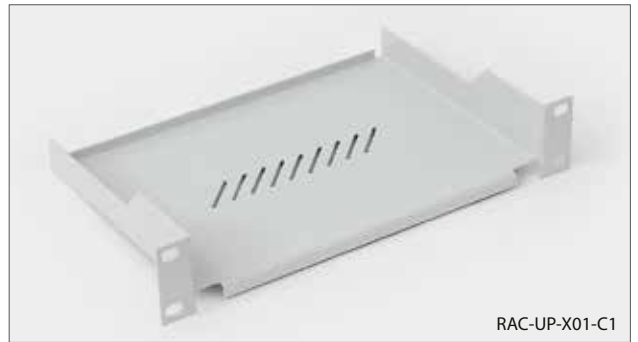

10" accessories

RAB-PP-X03-C1

■ RAB-PP-X03-C1, RAC-PP-X03-C1
10" modular patch panel for max. 10 keystone modules.

Supply

Screw M6 x 10	4x
Plastic washer	4x
Captive nut M6	4x

RAC-UP-X01-C1

■ RAB-UP-X01-C1, RAC-UP-X01-C1
10" shelf, depth 150 mm.

Supply

Screw M6 x 10	4x
Plastic washer	4x
Captive nut M6	4x

RAC-FO-X01-C1

■ RAB-FO-X01-C1, RAC-FO-X01-C1
10" fibre optic box 1U, 8 ST connectors.

Supply

Screw M6 x 10	4x
Plastic washer	4x
Captive nut M6	4x

RAC-FO-X01-C2

■ RAB-FO-X01-C2, RAC-FO-X01-C2
10" fibre optic box 1U, 8 SC connectors.

Supply

Screw M6 x 10	4x
Plastic washer	4x
Captive nut M6	4x

RAB-ZP-X01-C1

■ RAB-ZP-X01-C1, RAC-ZP-X01-C1
10" blanking panel 1U.

Supply

Screw M6 x 10	4x
Plastic washer	4x
Captive nut M6	4x

RAB-VP-X02-C1

■ RAB-VP-X02-C1, RAC-VP-X02-C1
10" cable management panel 1U, a small ring 3x.

Supply

Screw M6 x 10	4x
Plastic washer	4x
Captive nut M6	4x