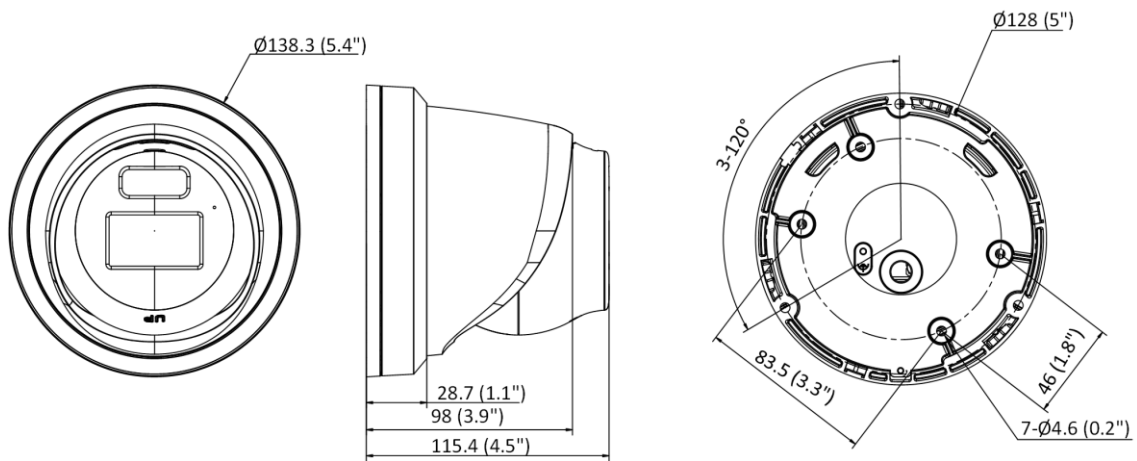

▪ **Dimension**

Unit: mm (inch)

▪ **Accessory**

▪ **Optional**

DS-1275ZJ-SUS Vertical Pole Mount	DS-1271ZJ-140 Pendant Mount	DS-1273ZJ-140B Wall Mount	DS-1280ZJ-PT6 Junction Box	DS-1276ZJ-SUS Corner Mount
DS-1273ZJ-140 Wall Mount