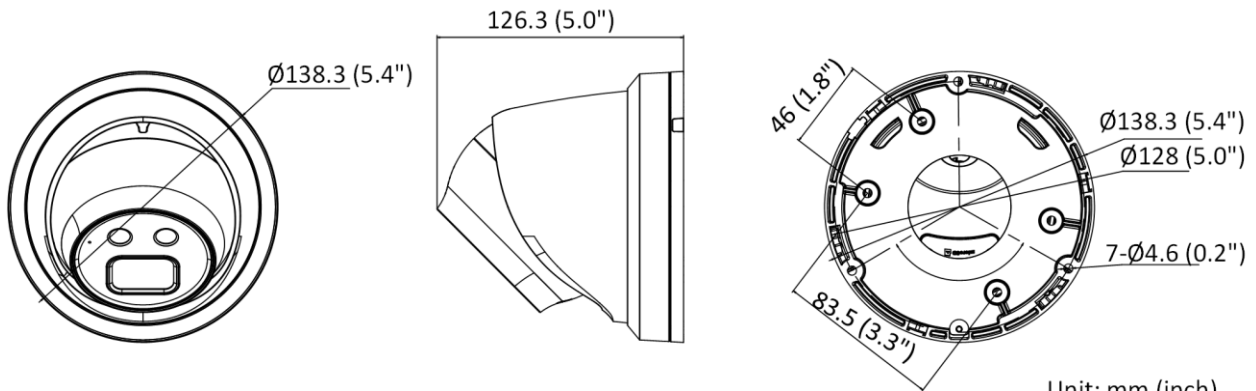

▪ **Dimension**

Unit: mm (inch)

▪ **Accessory**

▪ **Optional**

DS-1276ZJ-SUS Corner Mount	DS-1275ZJ-SUS Vertical Pole Mount	DS-1271ZJ-140 Pendant Mount	DS-1273ZJ-140(BLACK) Wall Mount	DS-1273ZJ-140B Wall Mount
DS-1273ZJ-140 Wall Mount	DS-1280ZJ-PT6 Junction Box