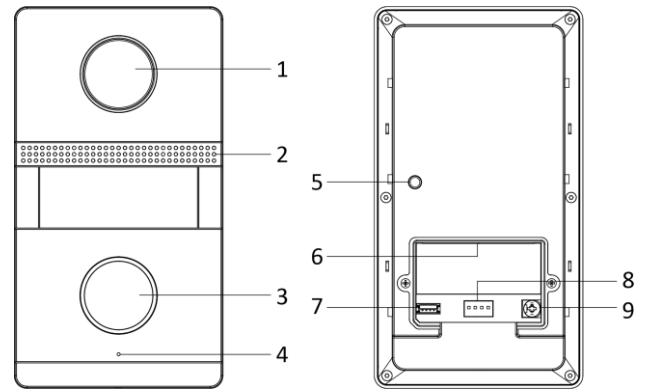

WDR	Support
	Main stream : 1920 × 1080
Resolution	Sub stream : 720 × 480

Audio parameters

Audio input	Built-in omnidirectional microphone
Audio compression standard	/
Audio output	Built-in loudspeaker (More than 85 dB within 20 cm)
Audio compression bitrate	/
Audio quality	/
Volume adjustment	Adjustable with screwdriver

Capacity

Fingerprint capacity	/
User capacity	/
Face capacity	/
Linked indoor station capacity	/
Event capacity	/

Network parameters

Communication protocol	/
Wired network	/
Wi-Fi	/
Bluetooth	/

3G/4G	/
Device interfaces	
Alarm input	4
Network interface	/
TAMPER	1
Exit button	2
RS-485	/
USB	/
Wiegand	/
TF card	/
Alarm output	/
Lock control	2, locking time can be adjusted via DIP switch (Max. 7 s)
Door contact input	2
Power interface	/
DIP switch	4
General	
Button	1
Installation	Flush mounting
Indicator	/
Weight	With package: 508.1 g Without package: 355.2 g
Protective level	IP65, IK7
Working temperature	-30 ° C to +60 ° C (-22 ° F to 140 ° F)
Working humidity	10% to 90%
Dimensions	150 mm × 82 mm × 23.5 mm (5.91" × 3.23" × 0.93")
Battery	/
Power supply	48 VDC, 0.5 A
Application environment	Outdoor
Power consumption	≤ 12 W

No.	Description	No.	Description
1	Camera	6	Terminals
2	Loudspeaker	7	Debugging Port
3	Call Button	8	DIP Switch
4	Microphone	9	Volume Adjust
5	TAMPER		

Dimension

Available Model

DS-KV1101-ME2/Flush

Physical Interface