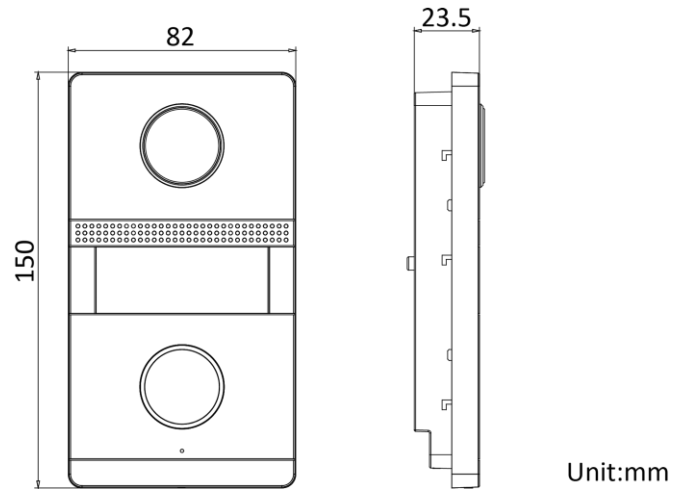

Specification

System parameters	
Operating system	Embedded Analog operation system
ROM	/
RAM	/
CPU	/
Display parameters	
Screen size	/
Operation method	/
Type	/
Resolution	/
Video parameters	
Video standard	/
Supplement light	White light supplement
Lens	Low Illumination 2 MP HD IR Camera
FOV	Horizontal: 100° , Vertical: 69°

WDR	Support
	Main stream : 1920 × 1080
Resolution	Sub stream : 720 × 480

Audio parameters

Audio input	Built-in omnidirectional microphone
Audio compression standard	/
Audio output	Built-in loudspeaker (More than 85 dB within 20 cm)
Audio compression bitrate	/
Audio quality	/
Volume adjustment	Adjustable with screwdriver

Capacity

Fingerprint capacity	/
User capacity	/
Face capacity	/
Linked indoor station capacity	/
Event capacity	/

Network parameters

Communication protocol	/
Wired network	/
Wi-Fi	/
Bluetooth	/

3G/4G	/
Device interfaces	
Alarm input	4
Network interface	/
TAMPER	1
Exit button	2
RS-485	/
USB	/
Wiegand	/
TF card	/
Alarm output	/
Lock control	2, locking time can be adjusted via DIP switch (Max. 7 s)
Door contact input	2
Power interface	/
DIP switch	4
General	
Button	1
Installation	Flush mounting
Indicator	/
Weight	With package: 508.1 g Without package: 355.2 g
Protective level	IP65, IK7
Working temperature	-30 ° C to +60 ° C (-22 ° F to 140 ° F)
Working humidity	10% to 90%
Dimensions	150 mm × 82 mm × 23.5 mm (5.91" × 3.23" × 0.93")
Battery	/
Power supply	48 VDC, 0.5 A
Application environment	Outdoor
Power consumption	≤ 12 W

No.	Description	No.	Description
1	Camera	6	Terminals
2	Loudspeaker	7	Debugging Port
3	Call Button	8	DIP Switch
4	Microphone	9	Volume Adjust
5	TAMPER		

Dimension

Available Model

DS-KV1101-ME2/Flush

Physical Interface