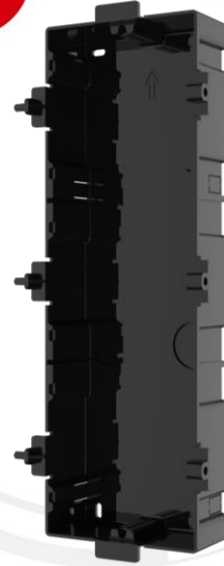

DS-KD-ACF3 Accessory Package

Key Feature

- Contains gang box, cover, screws, connecting lines, etc.
- Adapts to three-module flush mounting
-

Available Model

DS-KD-ACF3

Specification

Parameter \ Model	DS-KD-ACF3	
	Cover	Gang Box
Material	Aviation Aluminum	Plastic
Working temperature	-40° C to +60° C (-40° F to 140° F)	
Working humidity	10% to 95%	
Dimension (L x W x D)	337.8 x 124 x 4 mm (13.3" x 4.88" x 0.16")	338.8 x 134 x 56 mm (13.33" x 5.28" x 2.20")