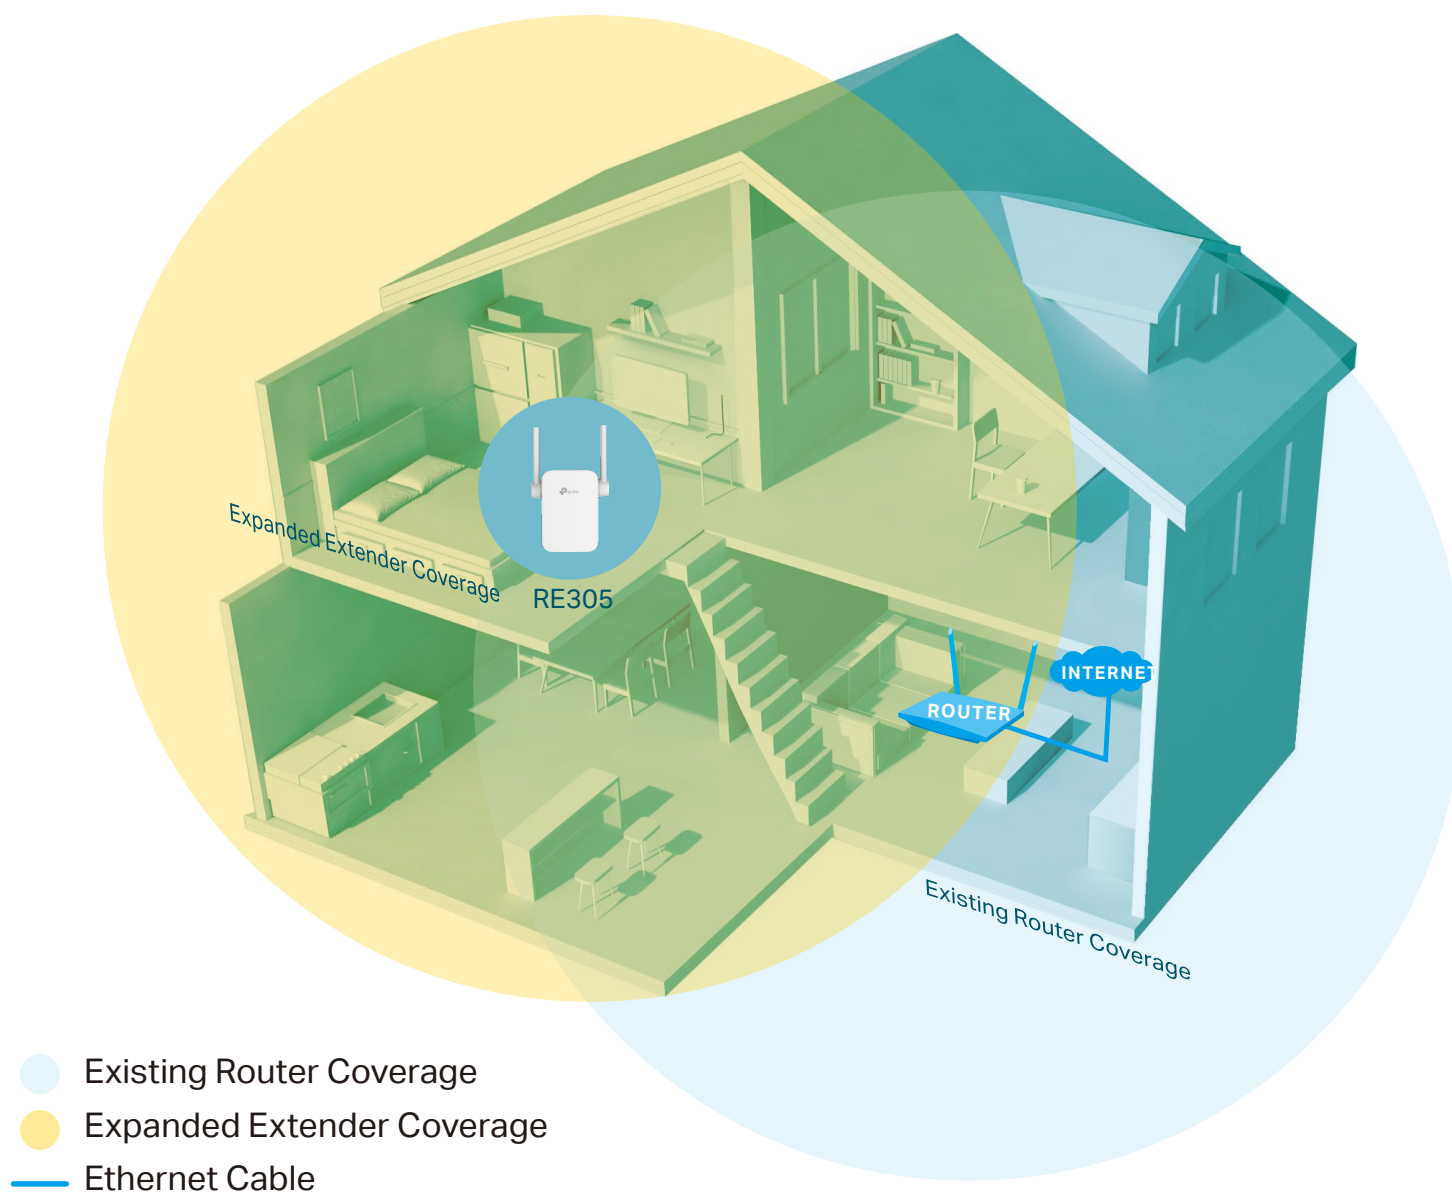

## Extend Dual Band AC1200 for the Whole Home

The AC1200 Wi-Fi Range Extender strengthens and expands your router's signal into areas the router can't reach on its own, achieving speeds of 300Mbps on the 2.4GHz band and 867Mbps on the 5GHz band.

## Perfect Location at a Glimpse

An intelligent Signal light helps you quickly find the best location to place the range extender.