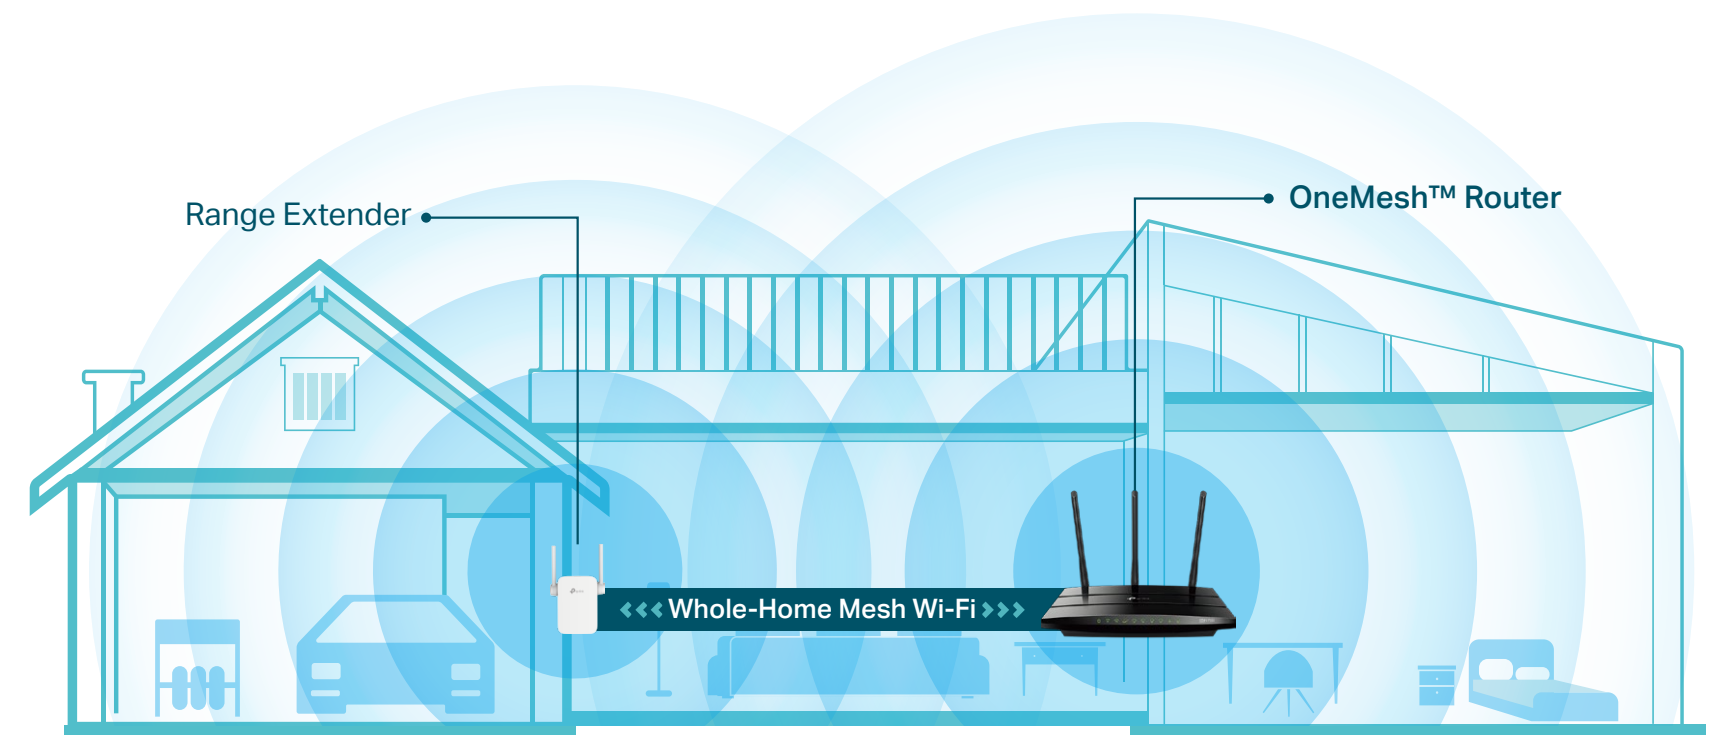

## OneMesh™: Flexibly Create a Whole-Home Wi-Fi

Create a Mesh network by connecting your range extender to a OneMesh™ router for seamless whole-home coverage.

 **Wi-Fi Dead-Zone Killer**  
Eliminate weak signal areas with Wi-Fi coverage for the whole house.

 **Smart Roaming**  
Enjoy uninterrupted streaming, surfing and more — even when moving around your home.

 **One Wi-Fi Name**  
Stay connected to the same network name in every room.

 **Unified Management**  
Manage the whole-home Wi-Fi by managing the central node via Tether app/Web UI.