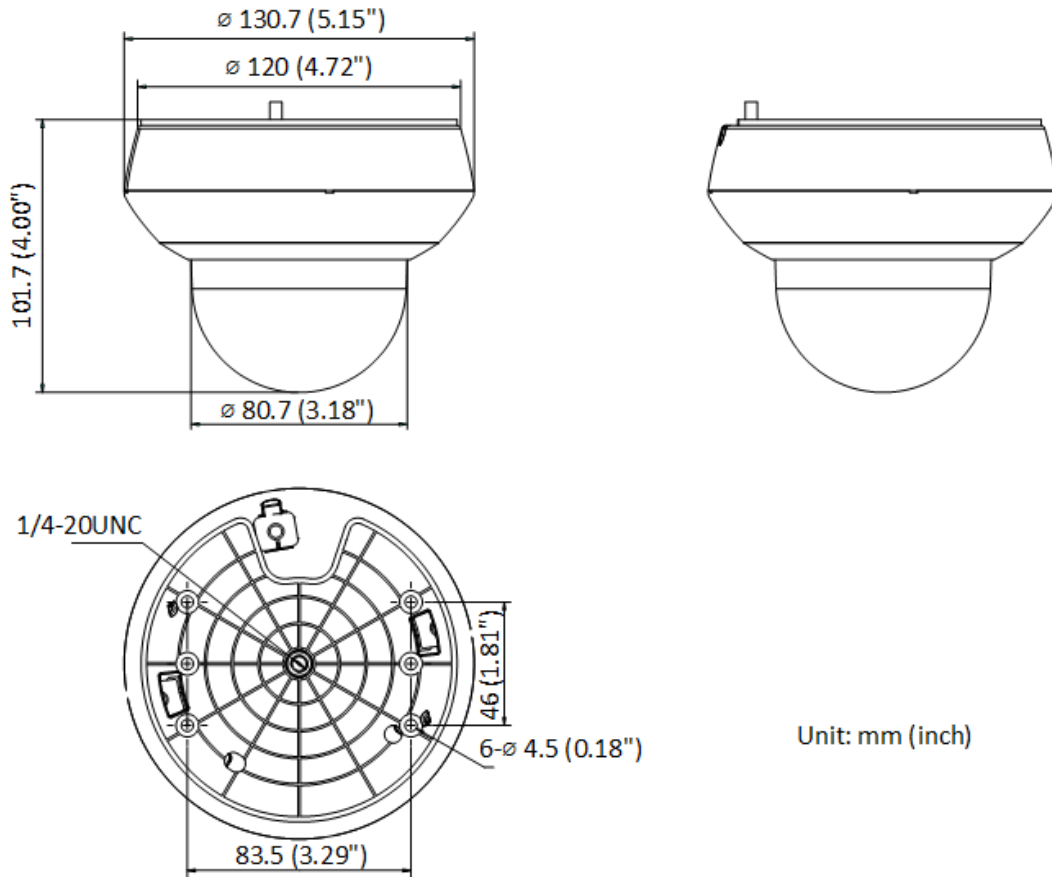

▪ **Dimension**

▪ **Accessory**

Optional

LAS60-57CN-RJ45
Hi-PoE Midspan