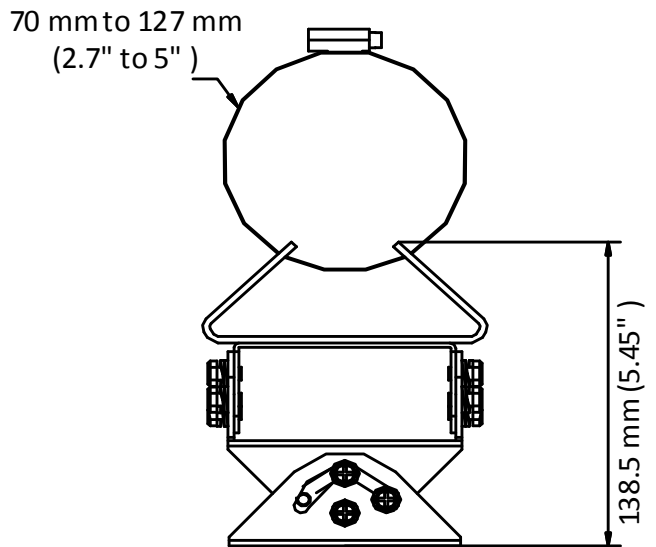

### Horizontal Pole Mount

#### Dimension

#### Parameter

Model	DS-1214ZJ-T
Parameters	PT Joint
Appearance	Hikvision White
Material	Steel and Stainless Steel
Dimension	194 mm × 117 mm × 138.5 mm (7.64" × 4.61" × 5.45")
Weight	1900 g (4.19 lb.)

#### Note

- The waterproof rubber is necessary for the outdoor application.
- The pole must be capable of supporting at least 3 times as much as the total weight of the camera, and the mount.
- The joint's maximum load capacity is 6 kg (13.2 lb.).