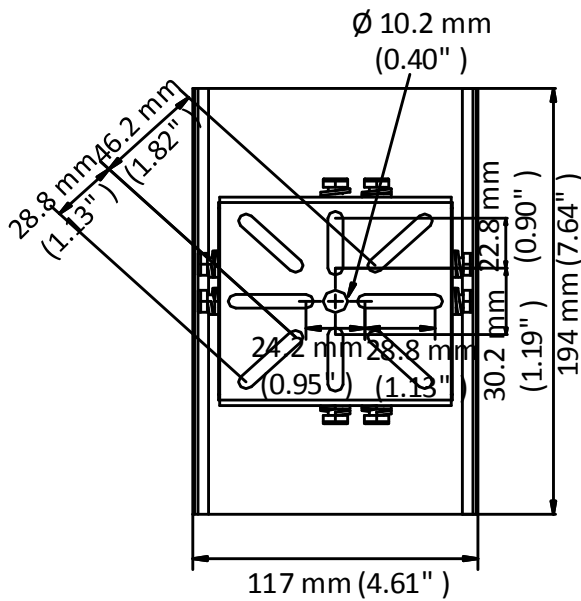

### Horizontal Pole Mount

#### Dimension

#### Parameter

Model	DS-1214ZJ-T
Parameters	PT Joint
Appearance	Hikvision White
Material	Steel and Stainless Steel
Dimension	194 mm × 117 mm × 138.5 mm (7.64" × 4.61" × 5.45")
Weight	1900 g (4.19 lb.)

#### Note

- The waterproof rubber is necessary for the outdoor application.
- The pole must be capable of supporting at least 3 times as much as the total weight of the camera, and the mount.
- The joint's maximum load capacity is 6 kg (13.2 lb.).