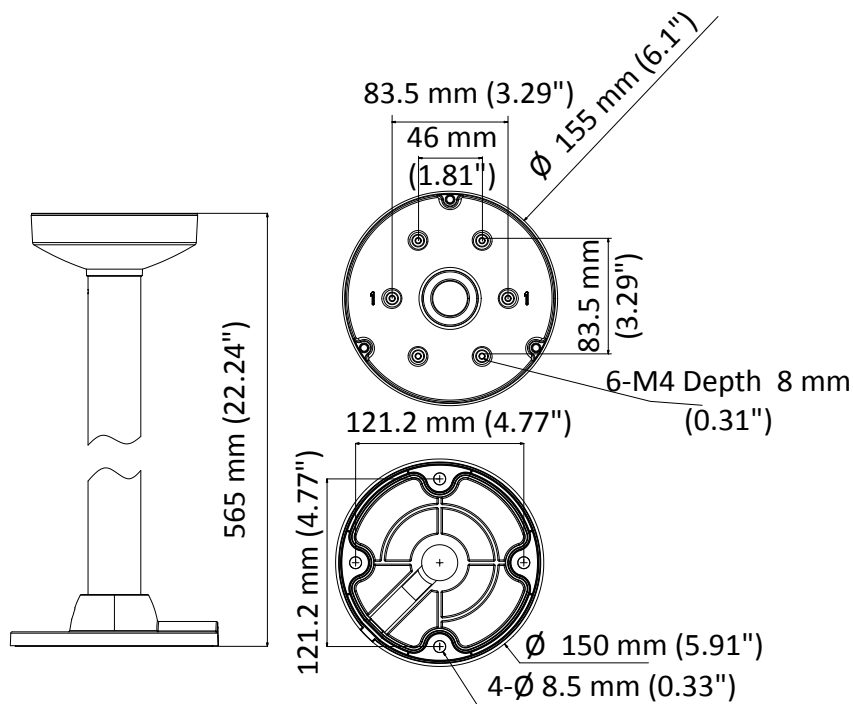

DS-1471ZJ-155

Pendant Mount for Dome Camera

Feature

- Aluminum alloy with surface spray treatment
- Waterproof design

Dimension

Available Model

DS-1471ZJ-155

Parameter

Model	DS-1471ZJ-155
Parameters	Pendant Mount for Dome Camera
Appearance	Hikvision White
Material	Aluminum Alloy
Dimension	Ø 155 mm × 565 mm (6.1" × 22.24")
Weight	650 g (1.4 lb.)

Note

- The mount should be installed on the flat surface.
- Waterproof rubber is necessary for the outdoor application.
- The wall must be capable of supporting at least 3 times as much as the total weight of the camera and the mount.
- The mount's maximum load capacity is 3 Kg (6.6 lb.).