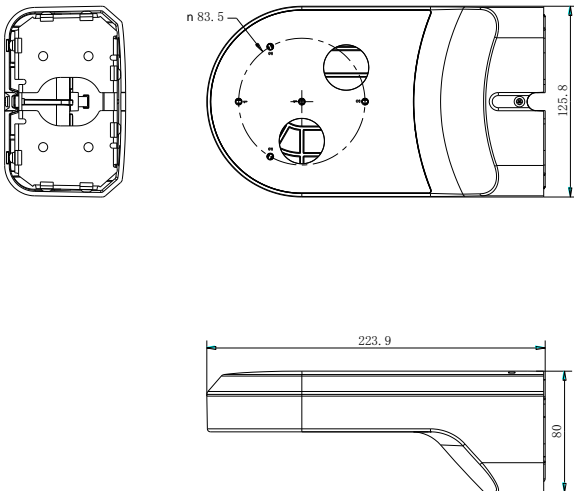

## DS-1294ZJ

Wall Mount Bracket for  
PTZ Camera

### Dimension:

### Parameter:

Model	DS-1294ZJ
Parameters	Wall Mount Bracket for PTZ Camera
Appearance	Hik White
Material	Toughened Plastic
Dimension	230×80×130mm
Weight	450g