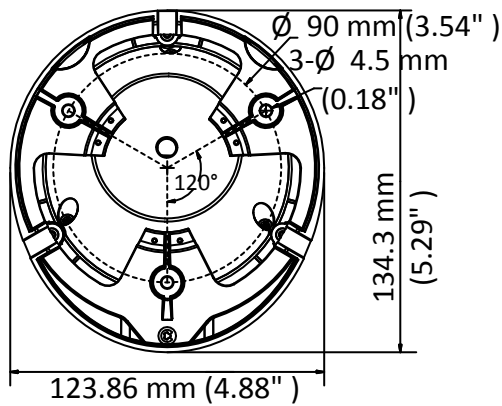

Order Model

DS-2CE79U1T-IT3ZF

Dimension