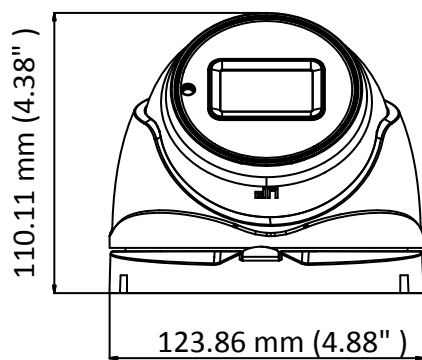

Order Model

DS-2CE79U1T-IT3ZF

Dimension