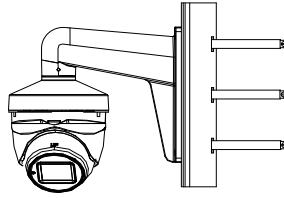

Order Model

DS-2CE79U1T-IT3ZF

Dimension

Accessory

DS-1273ZJ-130-TRL
Wall Mount

DS-1275ZJ-SUS
Vertical Pole Mount

DS-1276ZJ-SUS
Corner Mount

DS-1280ZJ-M
Junction Box

DS-1281ZJ-M
Inclined Ceiling Mount

Distributed by

HIKVISION

Headquarters

No.555 Qianmo Road, Binjiang District,
Hangzhou 310051, China
T +86-571-8807-5998
overseasbusiness@hikvision.com

Hikvision USA
T +1-909-895-0400
sales.usa@hikvision.com