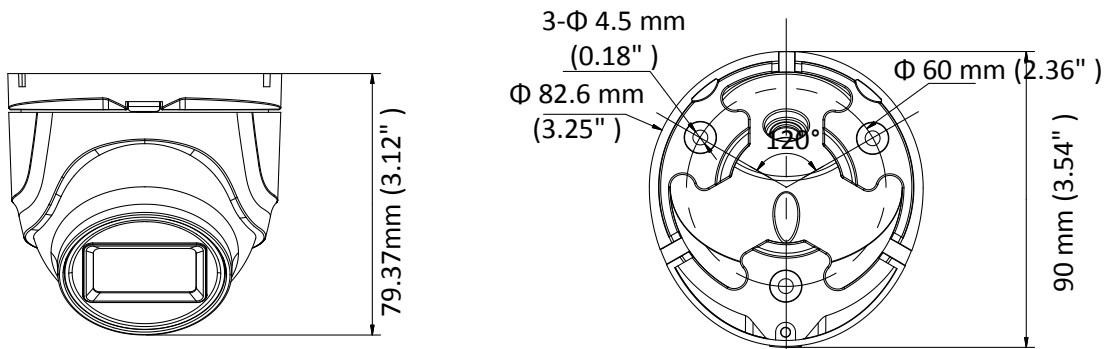

Order Model

DS-2CE76H8T-ITMF

Dimension