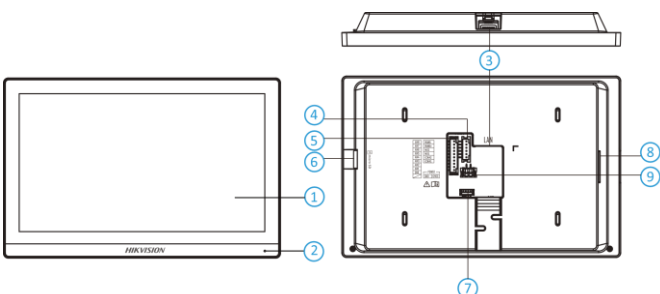

## Key Feature

- New UI V2.0: User friendly design
- 7-inch colorful touch screen with resolution 1024 × 600
- Standard PoE
- Stores messages and capture pictures in the TF card
- Remote unlocking via the client software or the mobile client
- Views live videos of door stations and linked cameras

## Physical Interface

No.	Description	No.	Description
1	Screen	6	TF Card Slot
2	Microphone	7	Debugging Port
3	Network Interface	8	Loudspeaker
4	RS-485 Terminal (Reserved)	9	Power Supply Terminal
5	Alarm Terminal		

### System parameters

Operating system	Embedded Linux operation system
ROM	32 MB

RAM	128 MB
CPU	Embedded processor
<b>Display parameters</b>	
Screen size	7-inch colorful TFT screen
Operation method	Capacitive touch screen
Type	Colorful TFT screen
Resolution	1024 × 600
<b>Video parameters</b>	
Lens	/
Resolution	/
FOV	/
WDR	/
Video compression standard	/
Focal length	/
<b>Audio parameters</b>	
Audio compression standard	G.711 U, G.711 A
Audio input	Built-in omnidirectional microphone
Audio output	Built-in loudspeaker
Audio compression bitrate	64 Kbps
Audio quality	Noise suppression and echo cancellation
Volume adjustment	Adjustable

Capacity	
Event capacity	200
Notice capacity	16
Linked indoor extensions capacity	5
Network parameters	
Communication protocol	TCP/IP, SIP, RTSP
Wired network	10/100 Mbps self-adaptive
Wi-Fi standard	Wi-Fi 802.11 b/g/n
Bluetooth version	/
3G/4G standard	/
Zigbee	/
Device interfaces	
Alarm input	8-ch alarm inputs
Network interface	1 RJ-45 10/100 Mbps self-adaptive
TAMPER	/
RS-485	1
USB	/
TF card	Max to 128 G
Alarm output	2
Power interface	1
General	
Button	0
Installation	Wall mounting, table mounting
Indicator	0
Weight	With package: 683 g Without package: 355 g
Protective level	/
Working temperature	-10 ° C to 50 ° C (14 ° F to 122 ° F)
Working humidity	10% to 90%
Dimensions	175 mm × 113.5 mm × 21 mm (6.9" × 4.5" × 0.83")
Battery	/
Application environment	Indoor
Power consumption	≤ 8 W