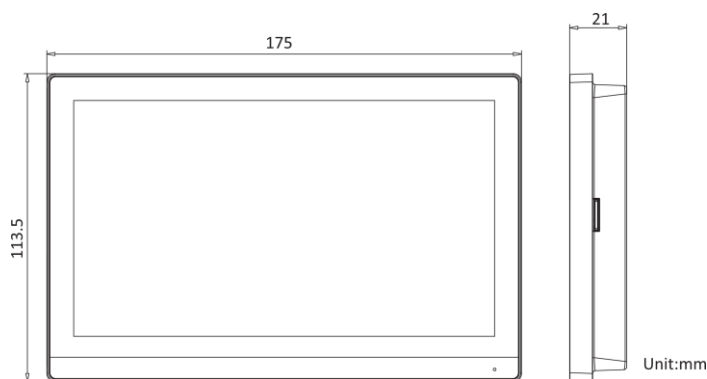

Capacity	
Event capacity	200
Notice capacity	16
Linked indoor extensions capacity	5
Network parameters	
Communication protocol	TCP/IP, SIP, RTSP
Wired network	10/100 Mbps self-adaptive
Wi-Fi standard	Wi-Fi 802.11 b/g/n
Bluetooth version	/
3G/4G standard	/
Zigbee	/
Device interfaces	
Alarm input	8-ch alarm inputs
Network interface	1 RJ-45 10/100 Mbps self-adaptive
TAMPER	/
RS-485	1
USB	/
TF card	Max to 128 G
Alarm output	2
Power interface	1
General	
Button	0
Installation	Wall mounting, table mounting
Indicator	0
Weight	With package: 683 g Without package: 355 g
Protective level	/
Working temperature	-10 ° C to 50 ° C (14 ° F to 122 ° F)
Working humidity	10% to 90%
Dimensions	175 mm × 113.5 mm × 21 mm (6.9" × 4.5" × 0.83")
Battery	/
Application environment	Indoor
Power consumption	≤ 8 W

Language	English, French, Portuguese (Brazil), Spanish, Russian, German, Italian, Polish, Arabic, Turkish, Vietnamese, Hungarian, Dutch, Romanian, Czech, Bulgarian, Ukrainian, Croatian, Serbian, Greek, Portuguese, Slovak

Available Model

DS-KH6350-WTE1

Dimension