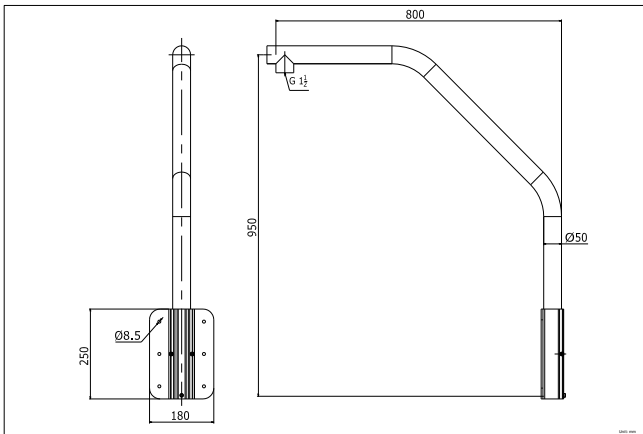

### Parapet Wall Mount Bracket

#### Features:

- Aluminum alloy material with surface spray treatment
- Size of threaded hole is G1½ as British system
- The bracket can be installed on the high edge of the wall

#### Dimension:

**Note:** The actual bracket may vary from the picture above.

#### Parameter:

Model	DS-1660ZJ
Parameter	Parapet Wall Mount Bracket
Appearance	Hikvision White
Range of Application	Parapet Wall Mount Bracket
Material	Aluminum Alloy
Dimension	180×950×800 mm
Weight	2900g