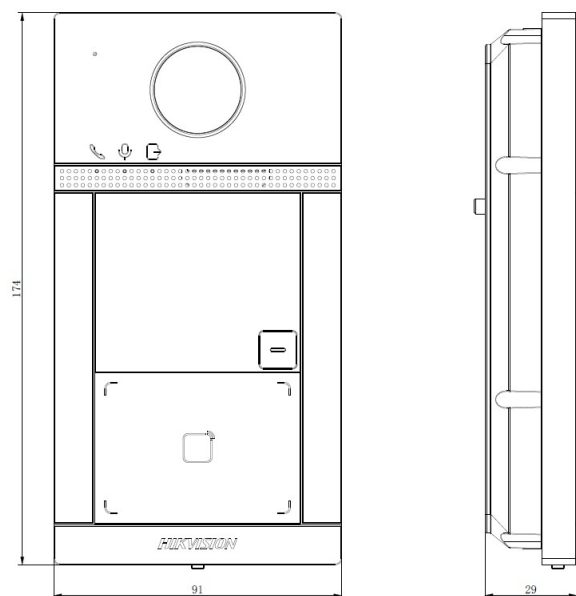

Received frequency	2.4 to 2.4835GHz
Transmitted frequency	2.4 to 2.4835 GHz
Bandwidth	20/40 MHz
Frequency power	802.11b:15 dBm +/- 1.5 dBm 802.11g:15 dBm +/- 1.5 dBm 802.11n(ht20):14 dBm +/- 1.5 dBm 802.11n(ht40):12 dBm +/- 1.5 dBm

Authentication	
Card reading frequency	13.56 MHz

Device interfaces	
Alarm input	4
Network interface	1
TAMPER	1
Exit button	2 Max.
RS-485	1
USB	0
Wiegand	0
TF card	1 (reserved)
Alarm output	0
Lock control	2
Door contact input	2
Power interface	1

General	
Button	1
Installation	Flush mounting
Indicator	3
Weight	380 g
Protective level	IP65, IK08
Working temperature	-40°C to 53°C (-40°F to 127.4°F)
Working humidity	10% to 95%
Dimensions	174 mm × 91 mm × 29 mm
Battery	/
Application environment	Outdoor
Power consumption	< 10 W

Language	English, French, Portuguese, Portuguese (Brazil), Spanish, Russian, German, Italian, Polish, Arabic, Turkish, Vietnamese, Hungarian, Dutch, Romanian, Czech, Bulgarian, Ukrainian, Croatian, Serbian, Greek, Slovak

Available Model

DS-KV8113-WME1(C)/Flush

Dimension

Unit: mm