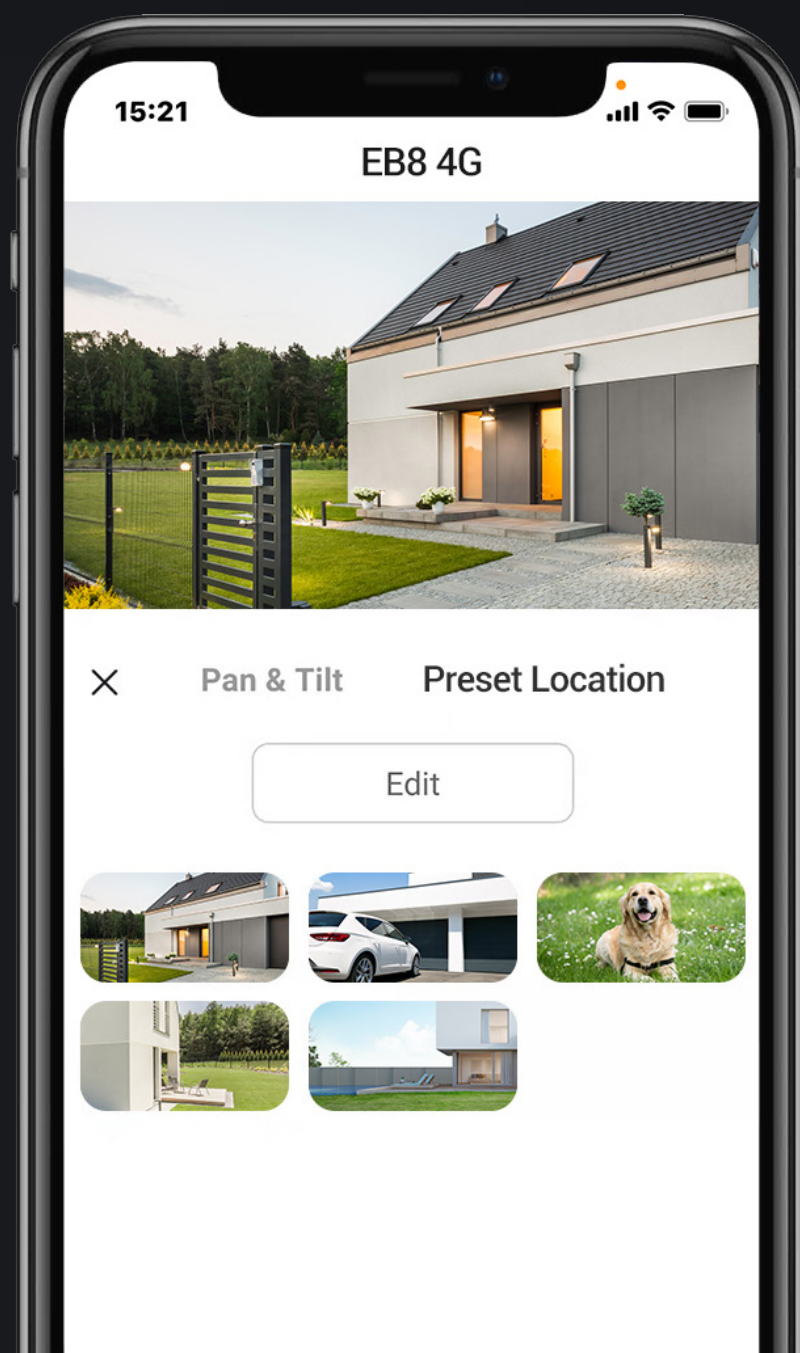

A sharp, smart eye that goes around your property

01 Smarter detections for essential activities

The EB8 4G is designed to provide smart notifications on detected activities. You can set the camera to detect all kinds of motion – including running animals – or enable the smart human motion feature to auto-track human activities.

Smart Human Motion Detection

Auto-Tracking

Customizable Detection Zones

FREE

No Subscription Fee

02 360° plus 2K, for far less blind spots

A bigger space needs a wider view, and that's where the EB8 4G comes in handy. It can pan and tilt to take in a 360-degree field-of-view, and render details in 2K resolution to capture crucial moments clearly.

03 One click return to the preset location

No matter how complicated the tracking is, the camera always knows its way back to your preferred viewing angle. You can pinpoint up to 12 angles via the EZVIZ App. Just click on your pre-set dots and the camera will automatically resume its place.

See every detail in color, from day to night

Black-and-white images are now history. The EB8 4G uses its built-in spotlight to restore the colorful beauty of its natural surroundings, even when it's late at night. It would be very difficult to sneak in under the cover of darkness with the EB8 standing guard.