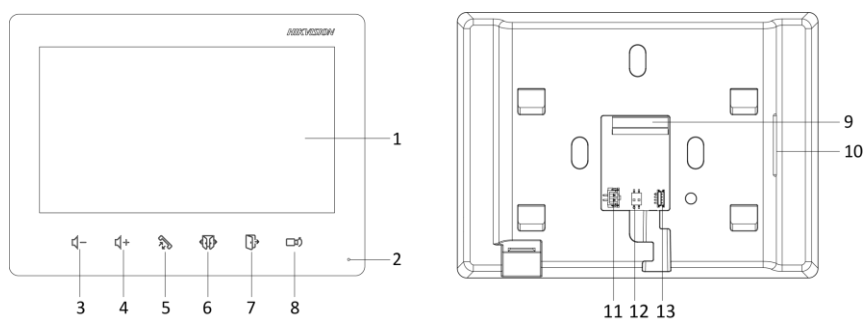

- 2-wire plug & play analog indoor station
- 7-inch TFT screen with 1024 × 600 resolution
- Receive video call and unlock via indoor station

▪ Specification

System parameters	
Operation system	Embedded Analog operation system
ROM	/
RAM	/
Processor	/
Display parameters	
Screen size	7-inch
Operation method	Non-touch
Type	TFT
Resolution	1024 × 600
Video parameters	
Lens	/
Resolution	/
FOV	/
Wide dynamic range (WDR)	/
Video compression standard	/
Focal length	/
Audio parameters	
Audio input	Built-in omnidirectional microphone
Audio compression standard	/
Audio output	Built-in loudspeaker (more than 80 dB within 20 cm)
Audio compression bitrate	/
Audio quality	/
Volume adjustment	Adjustable with touch buttons
Capacity	
Notice capacity	/
Linked network camera capacity	1
Linked indoor extensions capacity	2
Linked doorphone capacity	2
Network parameters	
Network protocol	/
Wi-Fi	/
Bluetooth	/
3G/4G	/
Zigbee	/
Device interfaces	
Alarm input	/
Network interface	/
TAMPER	/
RS-485	/
USB	/
TF card	/
Alarm output	/

DIP switch	2, ring duration can be set via DIP switch
General	
Button	6 touch buttons
Installation	Surface mounting
Indicator	/
Weight	Net weight: 334.6 g Gross weight: 874.4 g
Protective level	/
Working temperature	-10 °C to 50 °C (14 °F to 122 °F)
Working humidity	10% to 90%
Dimension (W × H × D)	187 mm × 137 mm × 25.4 mm (7.36" × 5.39" × 1.00")
Battery	/
Power supply	/
Application environment	Indoor
Power consumption	≤ 5 W

Physical Interface

No.	Description	No.	Description
1	Screen	8	Monitor/Switch
2	Microphone	9	Terminals
3	Volume +	10	Loudspeaker
4	Volume -	11	Power Terminal
5	Receive/Decline	12	DIP Switch
6	Unlock Door 2	13	Debugging Port
7	Unlock Door 1		