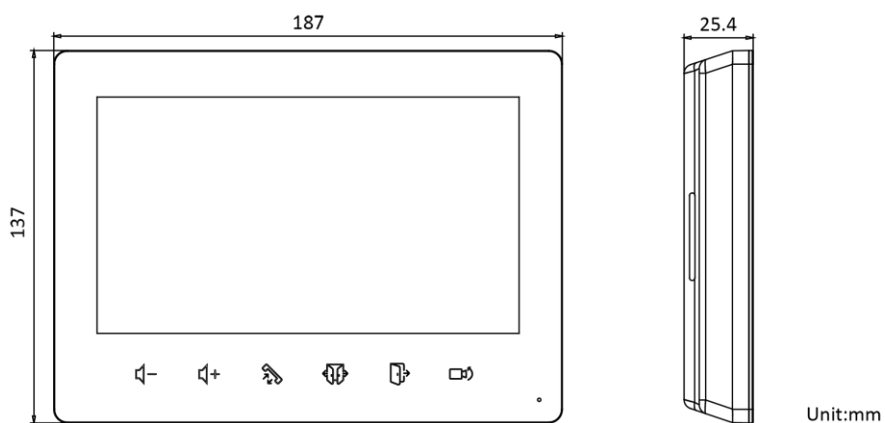

DIP switch	2, ring duration can be set via DIP switch
General	
Button	6 touch buttons
Installation	Surface mounting
Indicator	/
Weight	Net weight: 334.6 g Gross weight: 874.4 g
Protective level	/
Working temperature	-10 °C to 50 °C (14 °F to 122 °F)
Working humidity	10% to 90%
Dimension (W × H × D)	187 mm × 137 mm × 25.4 mm (7.36" × 5.39" × 1.00")
Battery	/
Power supply	/
Application environment	Indoor
Power consumption	≤ 5 W

Physical Interface

No.	Description	No.	Description
1	Screen	8	Monitor/Switch
2	Microphone	9	Terminals
3	Volume +	10	Loudspeaker
4	Volume -	11	Power Terminal
5	Receive/Decline	12	DIP Switch
6	Unlock Door 2	13	Debugging Port
7	Unlock Door 1		

Available Model

DS-KH1200

▪ Dimension

Headquarters

No.555 Qianmo Road, Binjiang District,
Hangzhou 310051, China
T +86-571-8807-5998
www.hikvision.com

Follow us on social media to get the latest product and solution information.