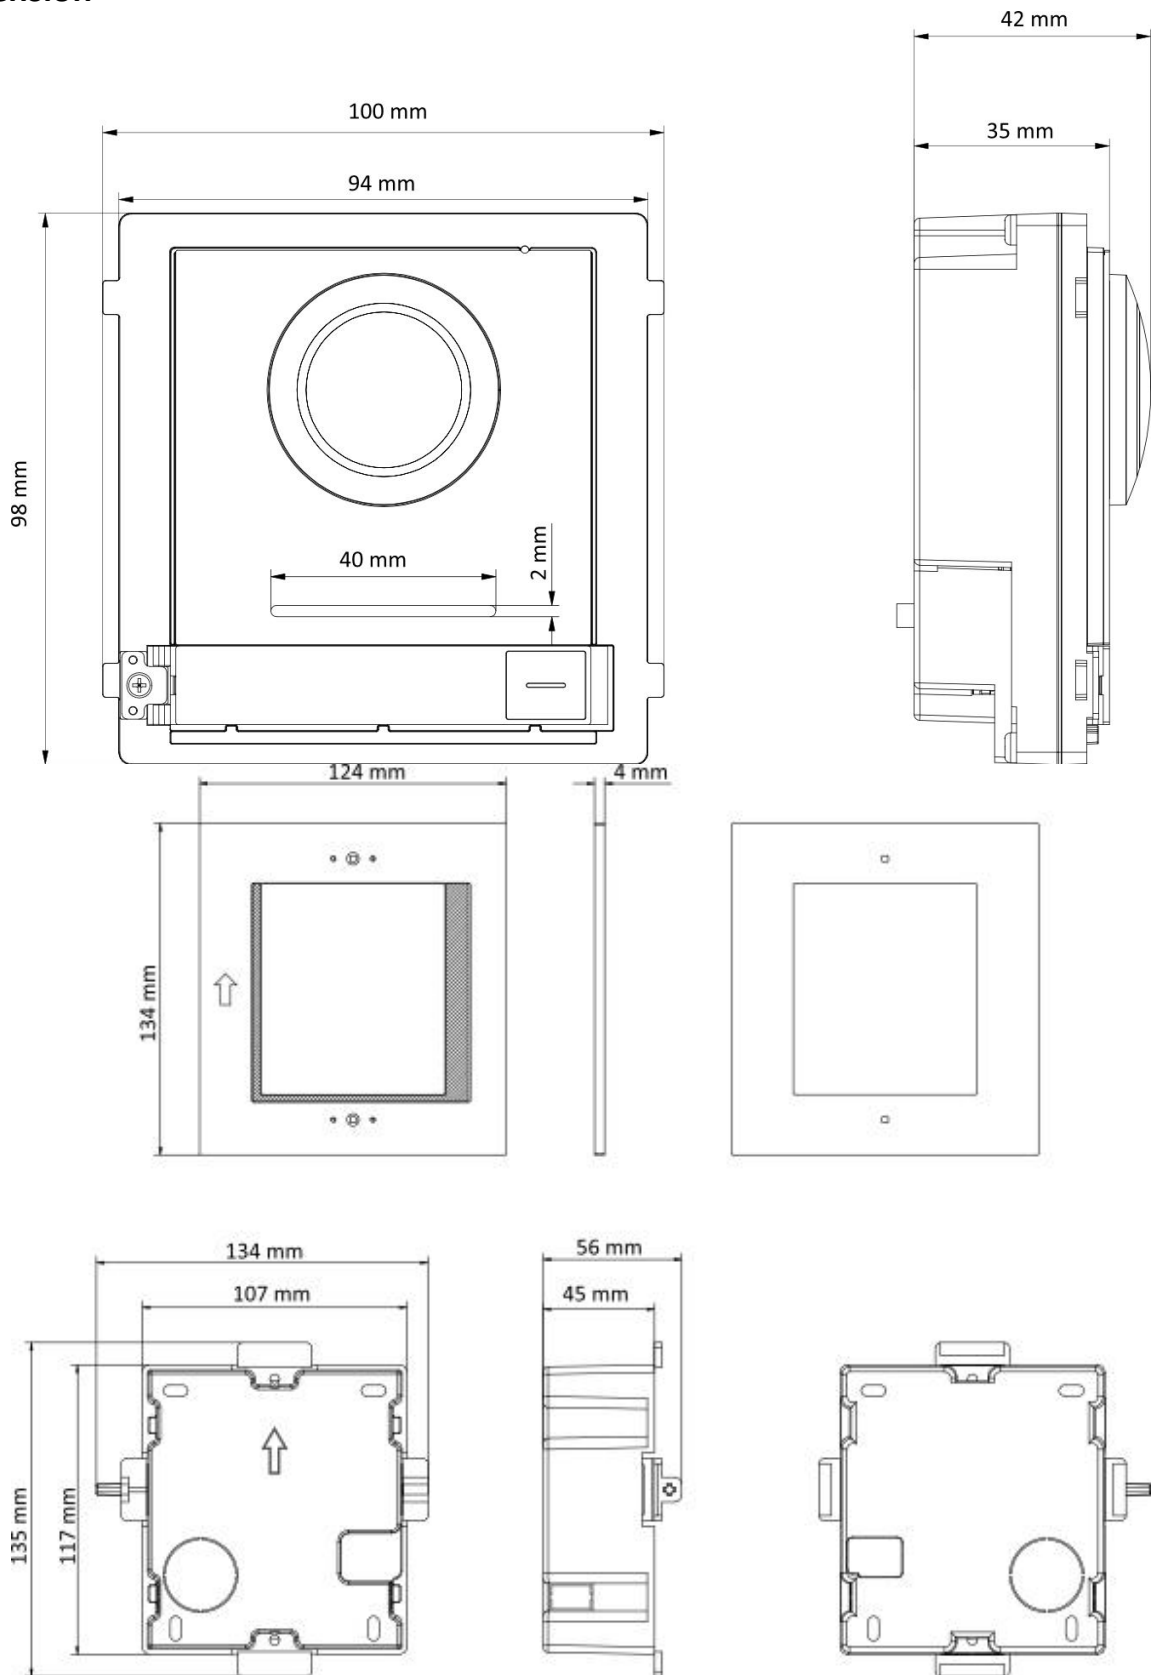

▪ Specification

System parameters	
Operating system	Embedded Linux operation system
ROM	32 MB
RAM	256 MB
CPU	Embedded Processor
Display parameters	
Screen size	NA
Operation method	NA
Type	NA
Resolution	NA
Video parameters	
Supplement light	Low illumination, IR supplement lights
Video standard	H.264
Lens	1
FOV	Horizontal: 146°, Vertical: 82°
WDR	Support
Resolution	2 MP
Audio parameters	
Audio input	Built-in omnidirectional microphone
Audio compression standard	G.711 U, G.711 A
Audio output	Built-in loudspeaker
Audio compression bitrate	64 Kbps
Audio quality	Noise suppression and echo cancellation
Volume adjustment	Adjustable
Capacity	
Fingerprint capacity	/

Power interface	12 VDC power output (max to 12 V, 500 mA)
Two-wire IP interface	NA
General	
Power supply	12 VDC/PoE (IEEE 802.3af)
Working temperature	-40° C to 60° C (-40° F to 140° F)
Working humidity	10% to 95%
Button	1
Protective level	IP65
Installation	Flush mounting
Dimensions(L × W × H)	Device: 98 mm × 100 mm × 42 mm (3.86" × 3.94" × 1.65") Cover: 134 × 124 × 4 mm (5.28" × 4.88" × 0.16") Gang Box: 134 × 135 × 56 mm (5.28" × 5.31" × 2.20")
Language	English, French, Portuguese, Brazilian Portuguese, Spanish, Russian, German, Italian, Polish, Turkish, Vietnamese, Arabic, Czech, Hungarian, Dutch, Romanian, Bulgarian, Ukrainian, Croatian, Serbian, Greek, Slovak
Indicator	0
Weight	Without package: 0.375 kg With Package: 0.853 kg
Battery	/
Application environment	Outdoor
Power consumption	≤ 5 W

▪ Available Model

DS-KD8003-IME1(B)/Flush/Europe BV

▪ Dimension

Headquarters

No.555 Qianmo Road, Binjiang District,
Hangzhou 310051, China
T +86-571-8807-5998
www.hikvision.com

Follow us on social media to get the latest product and solution information.