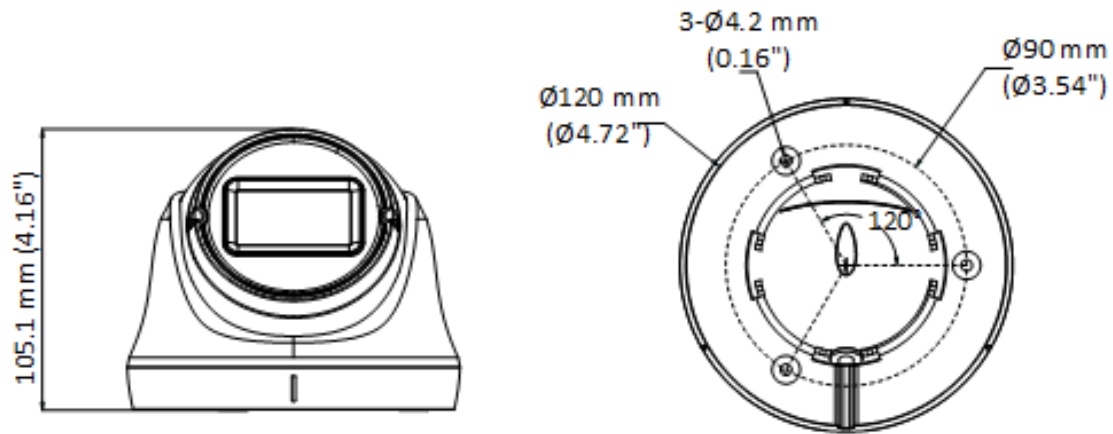

▪ **Dimension**

▪ **Accessory**

▪ **Optional**

DS-1273ZJ-130-TRL Wall mount	DS-1280ZJ-M Junction box	DS-1281ZJ-M Inclined ceiling mount