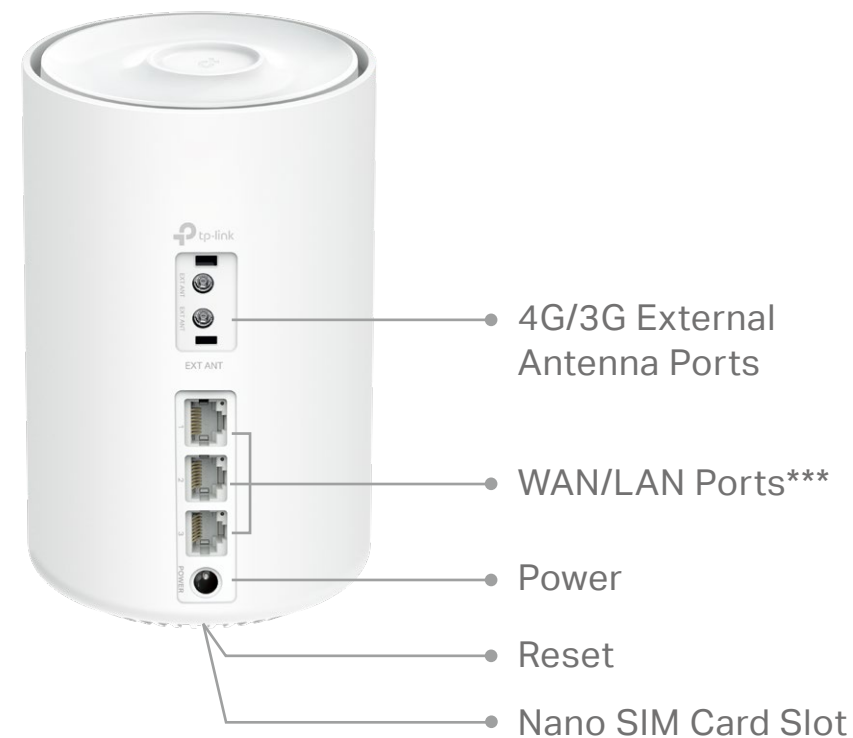

Easy Setup by Deco App

Easily set up Decos and find the ideal spot to place each unit

- Auto Connection Test – Test the internet connection of your Decos and helps to identify a suitable location for them
- Remote Management – Manage your Deco network from a smartphone or tablet via the app, no matter where you find yourself
- Online Upgrade – Keep informed of the latest firmware updates

Quality of Service

Prioritize devices and applications for faster performance when needed

For Devices – Give high priority to the devices that need the fastest internet connection

Work with All Deco Models

Form a Mesh network with your desired Deco models

All Deco models can work together. Just expand Mesh Wi-Fi coverage anytime by adding more Decos

Specifications

Hardware

- Ethernet Port: 3 Gigabit ports (WAN/LAN auto-sensing)
- Button: 1 RESET button on the underside
- Antenna: 2 LTE antennas, 2 Wi-Fi antennas
- Power Consumption (with power adapter): 14.6 W max
- Dimensions (W × D × H): 4.13 × 4.13 × 6.57 in (105 × 105 × 167 mm)
- Power Adapter Input: 100-240 V~ 50-60 Hz 0.6 A
- Power Adapter Output: 12 V  1.5 A