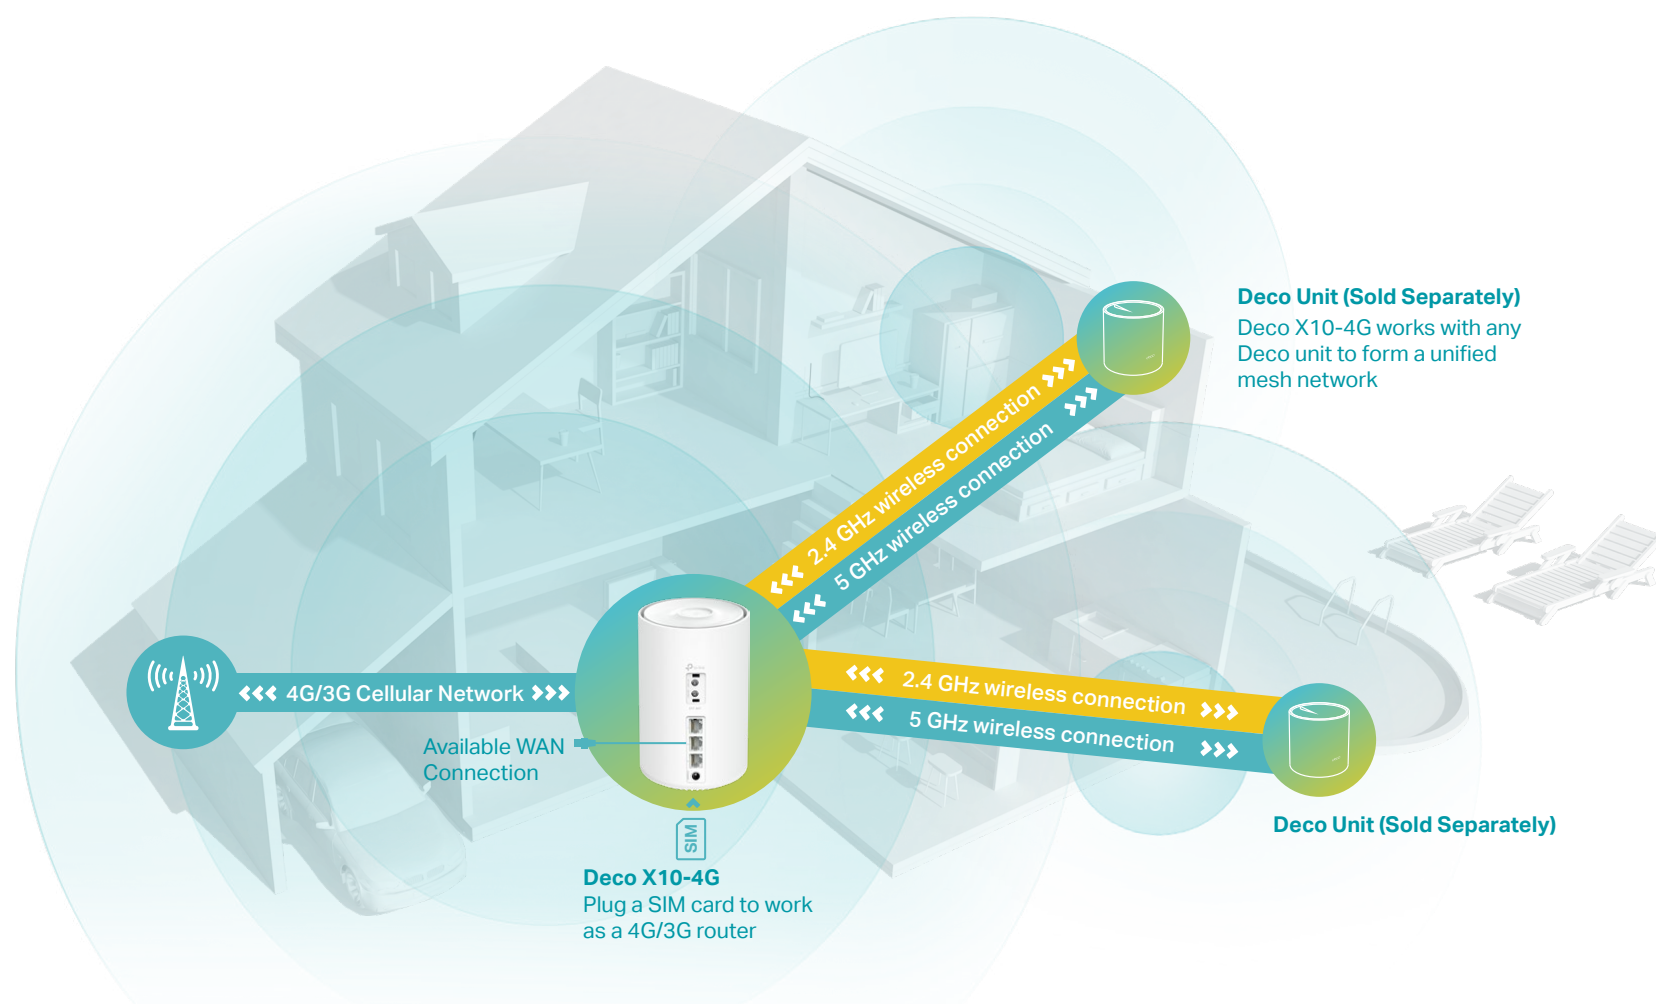

Deco X10-4G

 **tp-link**

Works as a **4G/3G** Router

Faster Wi-Fi Speed up to 1.5 Gbps†

Connects up to 120 Devices†

Highlights

Works as a 4G/3G Router, Enabling Internet Connections Everywhere

With a built-in 4G modem, Wi-Fi 6, and Deco Mesh, Deco X10-4G can work as a standalone 4G/3G router. It delivers hassle-free 4G networking and shares a superior whole home mesh Wi-Fi experience with other Deco units. Insert your SIM card and enjoy high-speed internet.**

 **Seamless Roaming with One Wi-Fi Name**
Deco units work together to form a unified network with a single network name. Walk through your home and stay connected with the fastest possible speeds.[‡]

 **Parental Controls**
Limit online time and block inappropriate websites according to unique profiles created for each family member.

Robust Parental Controls

Manage content and control when each device can access the internet

- Profiles – Create a profile for each family member, and manage them individually
- Content Filter – Four levels are available for filtering content, each catering to a specific age group
- Time Controls – Set daily time limits for the total time spent online and block a person's internet access between certain times
- Pause the Internet – Pause a family member's internet and resume it whenever you like

Form a Mesh network with your desired Deco models

All Deco models can work together. Just expand Mesh Wi-Fi coverage anytime by adding more Decos

Specifications

Hardware

- Ethernet Port: 3 Gigabit ports (WAN/LAN auto-sensing)
- Button: 1 RESET button on the underside
- Antenna: 2 LTE antennas, 2 Wi-Fi antennas
- Power Consumption (with power adapter): 14.6 W max
- Dimensions (W × D × H): 4.13 × 4.13 × 6.57 in (105 × 105 × 167 mm)
- Power Adapter Input: 100-240 V~ 50-60 Hz 0.6 A
- Power Adapter Output: 12 V  1.5 A