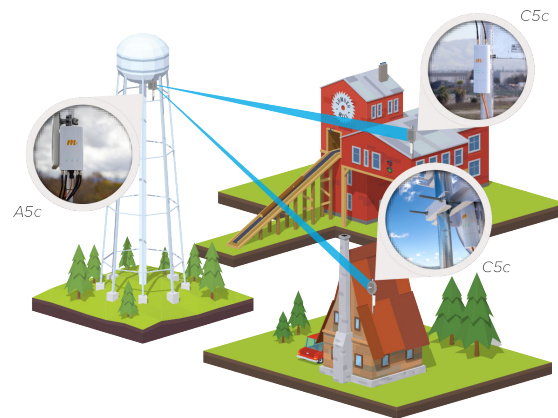

A5c Access Point

Super for Sectors

With fast client speeds and great access point capacity, along with local and network-wide spectrum reuse, the connectorized Mimosa A5c delivers the highest possible scale for any unlicensed fixed wireless network. The A5c is perfectly suited for PTMP applications.

Access Point (PTMP)

INCREASED CAPACITY AT EACH SITE

With integrated high-precision GPS Sync technology, A5c access points can reuse the same channel, saving scarce spectrum

FIBER SPEEDS

Client speeds of 500+ Mbps (IP) and access point speeds of 1+ Gbps (IP)

NOISE RESISTANT

Combat noise with advanced Automatic Gain Control (AGC)

PUBLIC SAFETY FRIENDLY

Supports Public Safety bands (4.90 GHz)

EASY SET UP

Simple configuration and management from a smartphone; Quickly install client devices with auto-unlocking and provisioning

MASSIVE SECTOR CAPACITY

First outdoor 4x4:4 solution leveraging advanced antenna beamforming for superior performance

WIDE FREQUENCY SUPPORT

4.90 to 6.20 GHz frequency range in SRS mode where allowed by country regulations