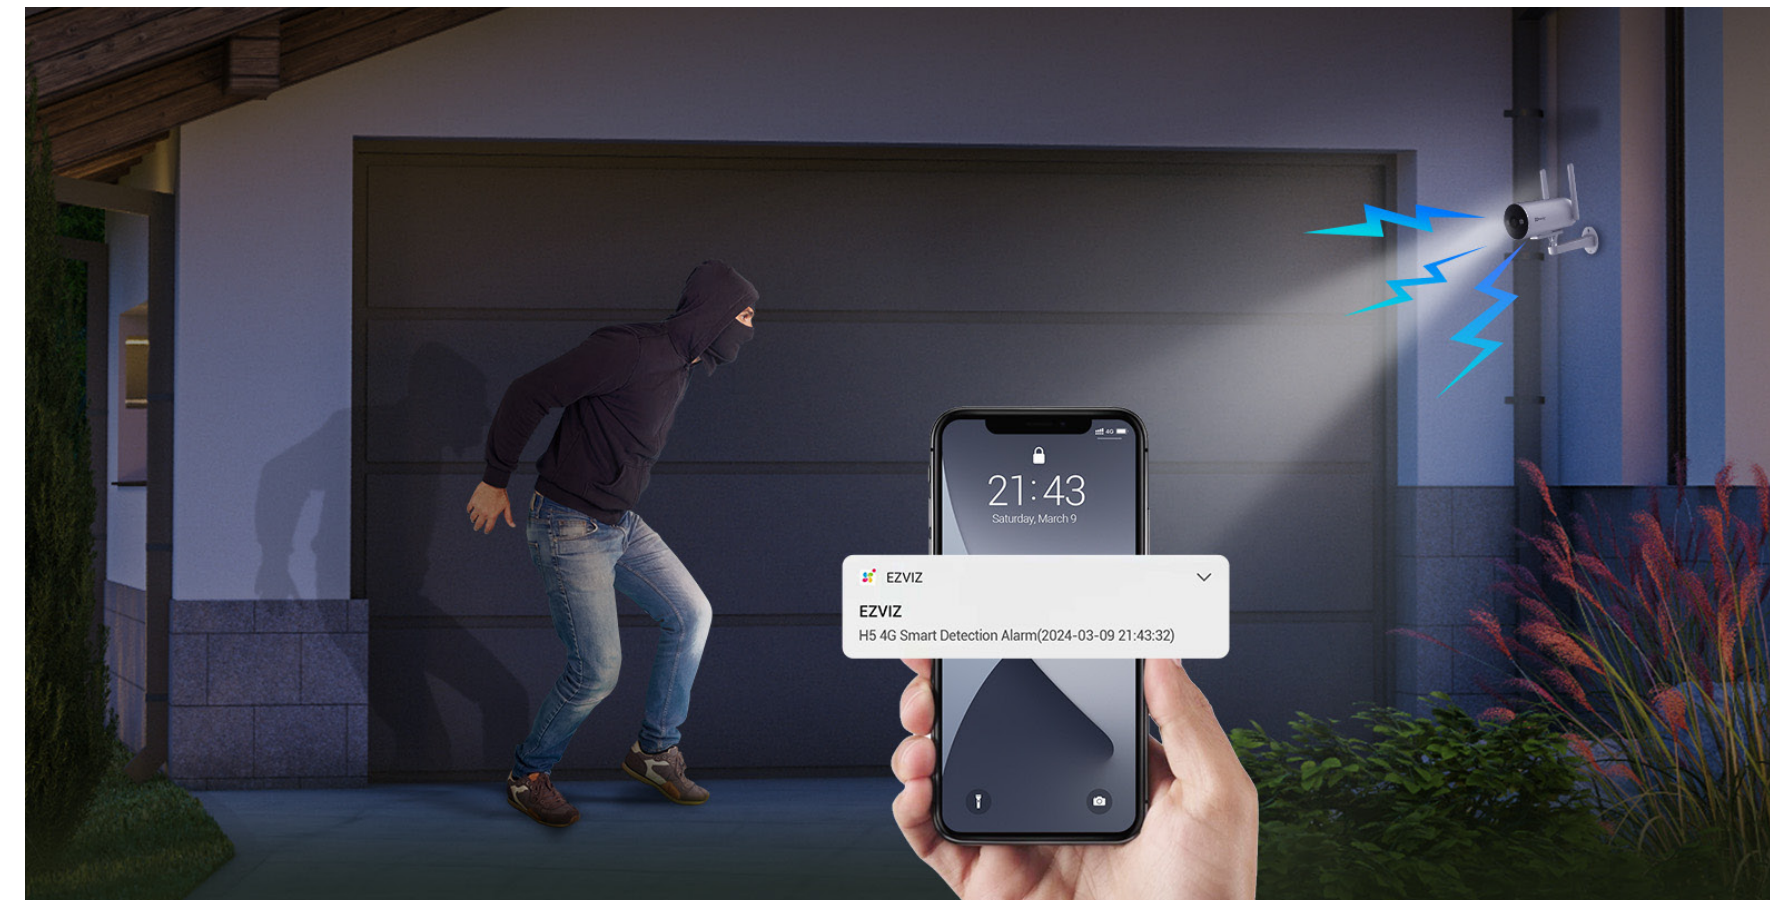

H5 4G **2K**

4G Smart Home Camera

Wide-ranging coverage, versatile connection

With the H5 4G, you can easily create a security system even in open, Wi-Fi-challenged areas. It is equipped with 2K video, person and vehicle detection, and activity-triggered active defense to relieve many of your pain points for 24/7 outdoor monitoring. As a reliable camera, it functions well during the nighttime and in bad weathers, providing a low-maintenance solution for lasting peace of mind.

Advanced detection for enhanced peace-of-mind

The on-device AI algorithm enables the camera to detect walking people and running vehicles, greatly reducing false alerts triggered by natural environments such as moving trees or insects. It promptly notifies you if a person enters your monitored area or a vehicle is parked there.

AI-Powered Human /
Vehicle Shape Detection

Customizable
Detection Zone

FREE

No Subscription Fee

Adjustable sound and light alarm

The camera offers an additional level of security with its active defense function. When it notices intruders, it triggers a powerful siren and flashes at them with two spotlights² to warn them on the spot. What's more, users can flexibly adjust the sound and light alarm settings to suit their preferences.

Designed to make protection last all night

01 *Impressive, far-reaching night vision*

The H5 4G camera ensures that no one sneaks in under the cover of darkness. It helps you see far enough to know what's going on around your home.