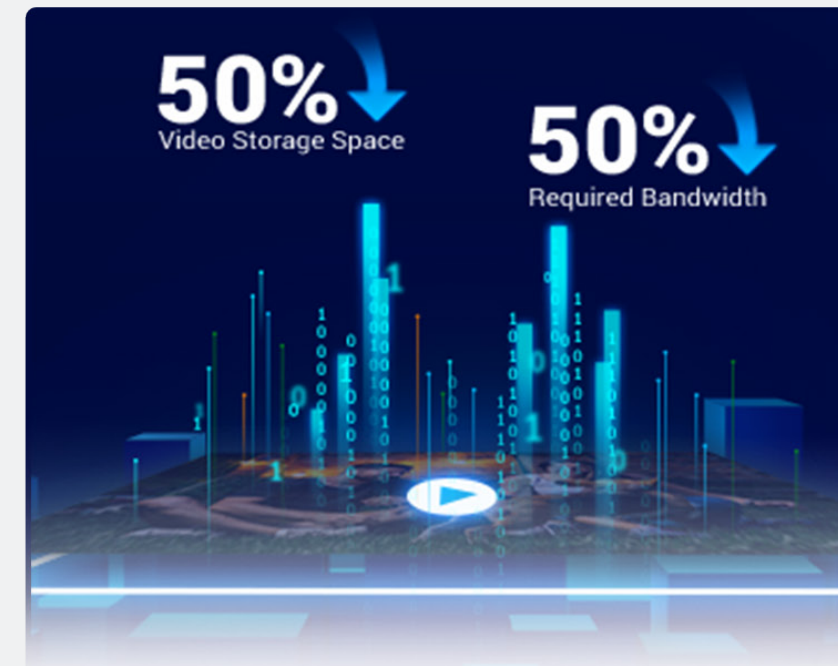

H.265 video technology

H.265 creates a smoother viewing experience while only using about 50% of the data storage space required by cameras with H.264.⁴

Dual storage options

Safely store important moments or cute memories on a large local storage card, or by subscribing to the EZVIZ CloudPlay.⁵