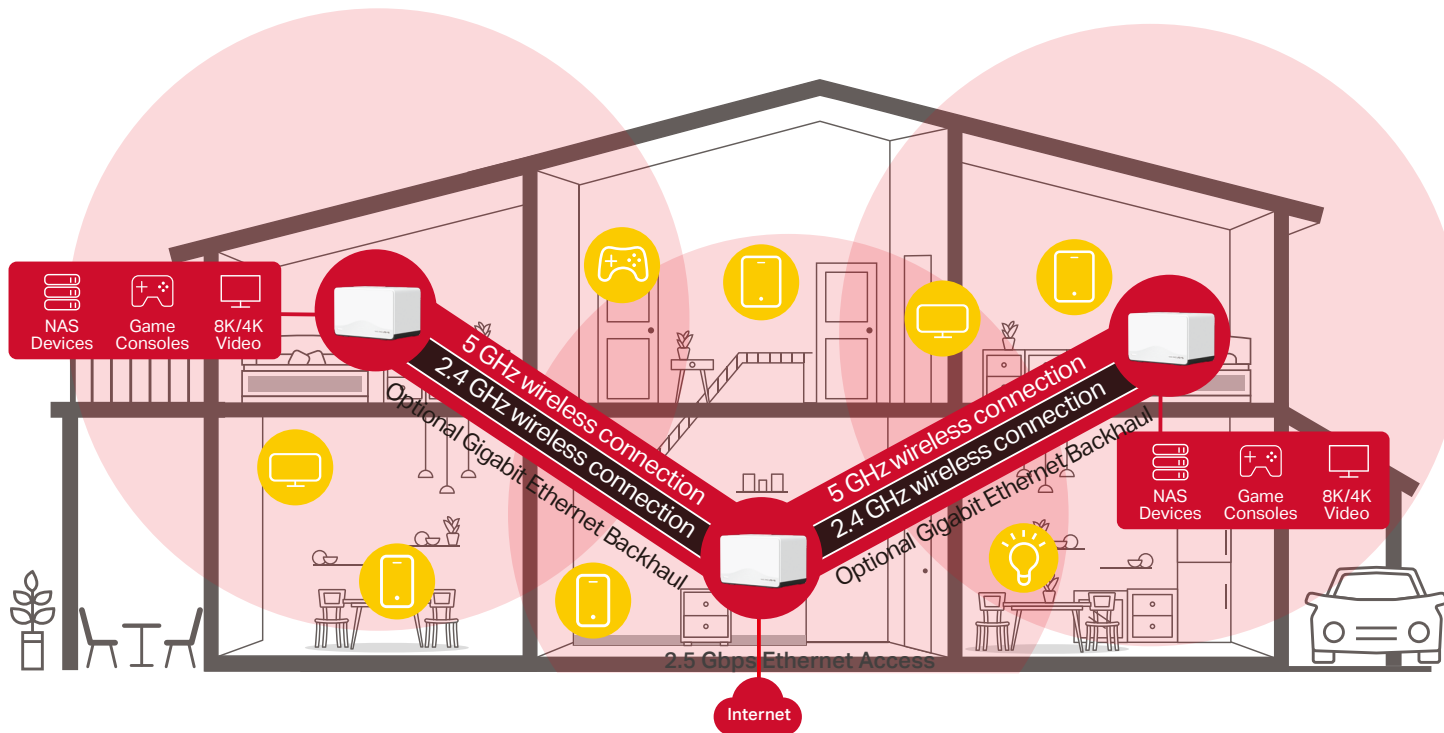

MERCUSYS[®]

Wi-Fi 7

BE3600

Whole Home Mesh Wi-Fi 7 System

Model: Halo H27BE

**Take Your Home Network to
the Next Level**

// Applications

Ideal for large homes with multiple rooms and multiple users

4K-QAM

Packs 20% more data compared with 1024-QAM Δ

Multi-RUs

Makes full use of every resource Δ

// Create Your Own Multi-Gigabit Mesh Network

Halo H27BE is compatible with 2.5G ISP access, featuring 1 × 2.5 Gbps WAN/LAN auto-sensing port and 2 × 1 Gbps WAN/LAN auto-sensing ports. The additional port serves as either a device LAN connection or a wired backhaul between Halo H units, ensuring robust connectivity—both wired and wirelessly.**

1 × 2.5 Gbps WAN/LAN Port +
2 × 1 Gbps WAN/LAN Ports**

Connects over 150 Devices†

Seamless Roaming with
One Wi-Fi Name†

Enhanced WPA3 Security§

// Specifications

Wireless

Wireless Standards

5 GHz: IEEE 802.11b/g/n/ac/ax/be