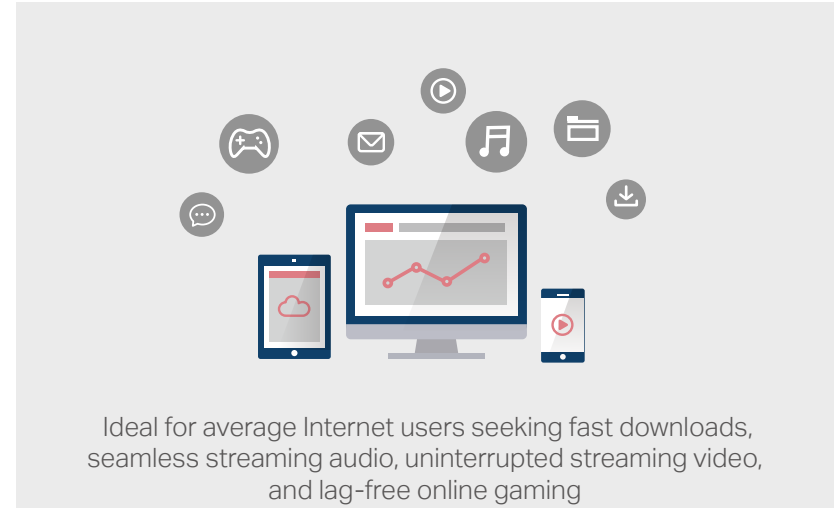

Ideal for average Internet users seeking fast downloads, seamless streaming audio, uninterrupted streaming video, and lag-free online gaming

// Features

Multi-Link Operation

Transmits data across different bands simultaneously Δ