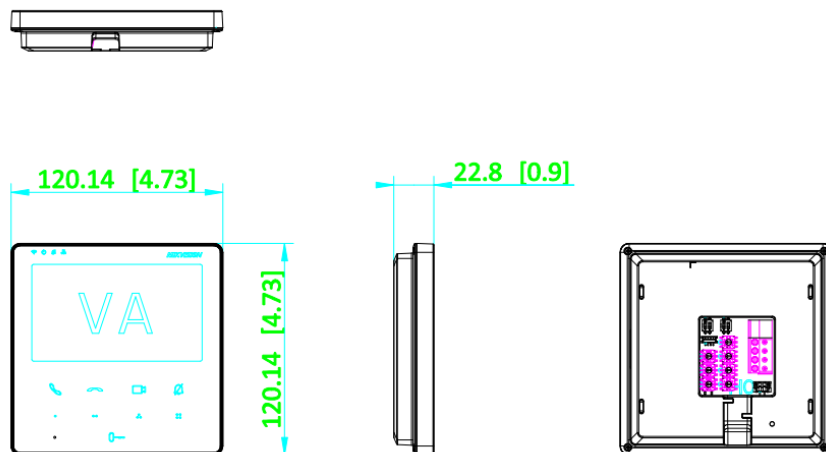

▪ Specification

System parameters	
Operating system	Embedded Linux operation system
ROM	32 MB
RAM	128 MB
CPU	Embedded processor
Display parameters	
Screen size	4.3-inch
Operation method	5 touch button
Type	Colorful TFT screen
Resolution	480 × 272
Video parameters	
Video compression standard	/
Lens	/
FOV	/
WDR	/
Resolution	/
Focal length	/
Audio parameters	
Audio compression standard	G.711 U G.711 A
Audio input	1 Built-in omnidirectional microphone
Audio output	1 Built-in loudspeaker
Audio compression bitrate	64 Kps
Audio quality	Noise suppression and echo cancellation
Volume adjustment	Adjustable
Capacity	
Event capacity	200 captured pictures (with TF card)
Linked indoor extensions capacity	3
Network parameters	
Communication protocol	TCP/IP, RTSP
Wired network	10/100 Mbps self-adaptive through 2-wire interface
Wi-Fi standard	/
3G/4G standard	/
Zigbee	/
Device interfaces	
Alarm input	1
TAMPER	/
RS-485	/
USB	/
TF card	/
Alarm output	/
DIP switch	5 decimal DIP switch and 4 binary DIP switch
Power supply input	12V DC
Two-wire IP interface	2, 1 for input 1 for output

General	
Button	3 Touch buttons (Answer, Unlock, Hang up)+1 Physical button (Reset)
Installation	Surface mounting
Indicator	3 (Power、 Mute、 In use)
Protective level	/
Working temperature	-10 °C to 50 °C (14 °F to 122 °F)
Working humidity	10% to 90% (no-condensing)
Dimensions	190.2 mm × 138.2 mm × 20 mm (7.5" × 5.4" × 0.8")
Battery	/
Power supply	48V , Powered by DS-KAD7060EY or DS-KAD7061EY
Application environment	Indoor
Power consumption	≤ 4W (stand by ≤ 1W)
Language	English, Bulgarian, Hungarian, Greek, German, Italian, Czech, Slovak, French, Polish, Dutch , Spanish, Romanian, Estonian, Croatian, Slovenian, Serbian, Ukrainian, Portuguese

▪ Available Model

DS-KH7100EY-WE2

▪ Dimension

Unit:mm [inch]

SCALE 1:1

See Far, Go Further

www.hikvision.com
support@hikvision.com